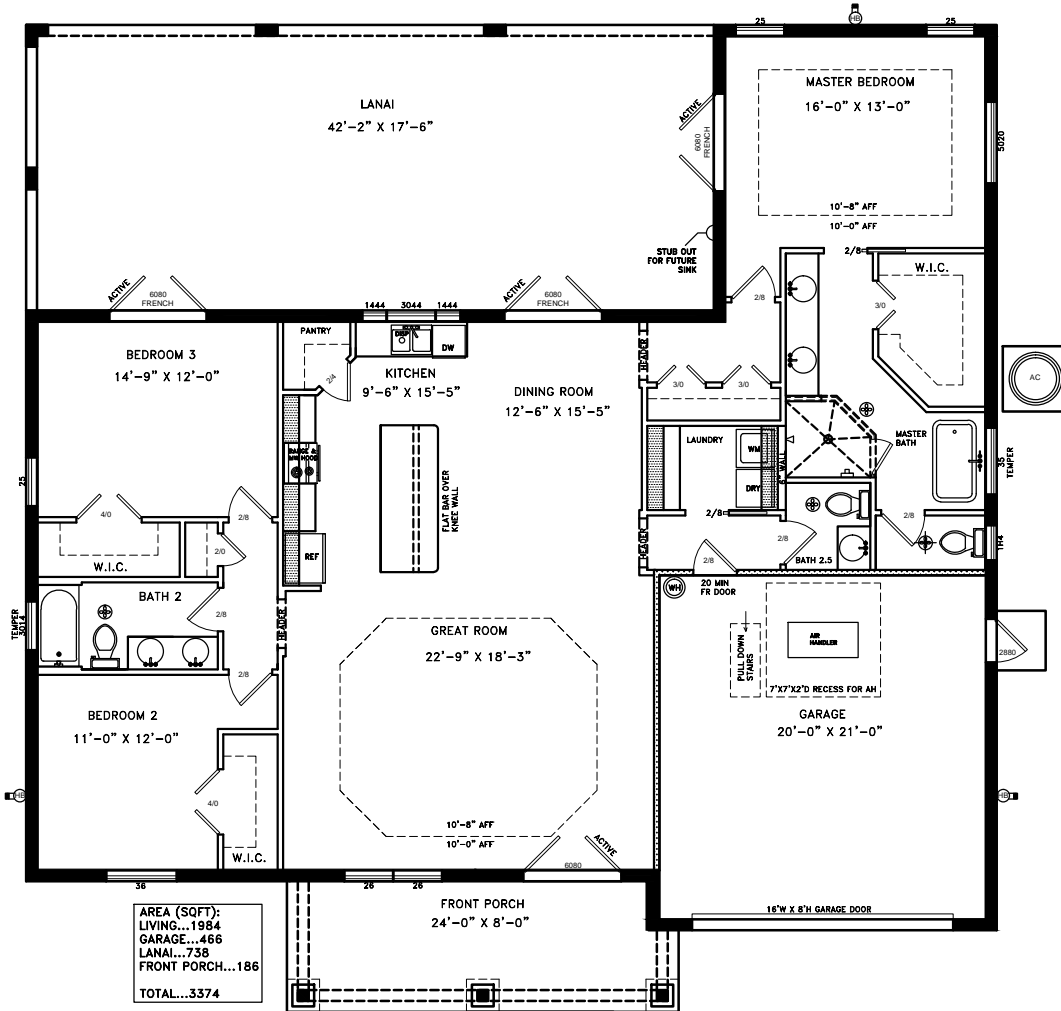

**THE GAINESVILLE 3 (59'-6"W X 60'-6"D)**

© COPYRIGHT TRINITY DRAFTING LLC

**THE GAINESVILLE 3 (59'-6"W X 60'-6"D)**

© COPYRIGHT TRINITY DRAFTING LLC